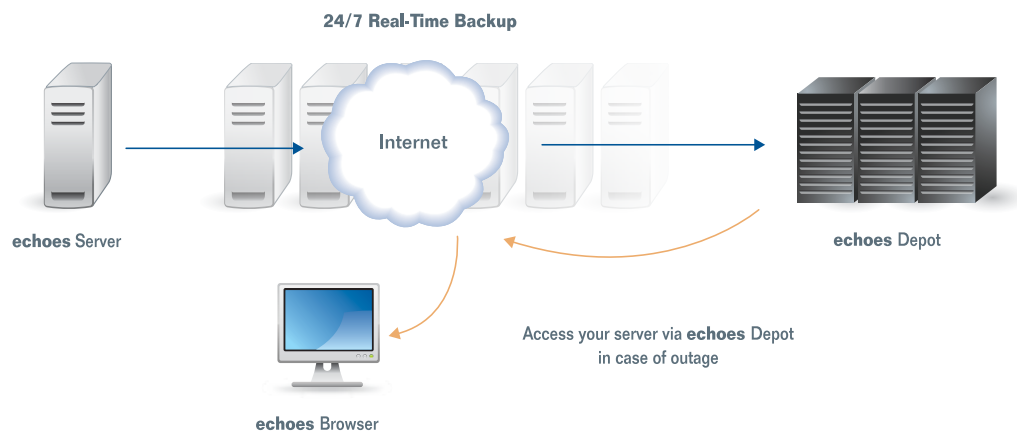

echoes Depot

Medstrat has created **echoes Depot**, an entirely automated, off-site image backup and archiving solution.

echoes Depot

Just like physical film is susceptible to disasters, digital images on servers and hard drives can also be lost if equipment fails. That's why every Medstrat PACS system provides the ability to backup images to another server, external hard drives or DVD media. As your image library grows, your backup and archive storage needs will also grow which means you're always going to need more and more data storage.

In response to customer requests, Medstrat created **echoes Depot**, an entirely automated, off-site image backup and archiving solution. Now customers no longer have to worry about backups and archiving and dealing with additional storage media or hardware. The **echoes Depot** solution takes care of it all. Think of **echoes Depot** as a really huge **echoes Server** that's located at the Medstrat datacenter. The system does all the work for you in the background so you don't have to worry about safeguarding your data.

The **echoes** Depot solution allows unlimited, scalable storage and is the best disaster recovery protection for your PACS system available in the market today.

Making Disaster Recovery Far Less Disastrous

When the **echoes** Server in your office is connected remotely to **echoes** Depot, all of the patient images and information on your **echoes** Server are backed up and archived in real-time 24/7. The **echoes** Depot solution allows unlimited, scalable storage and is the best disaster recovery protection for your PACS system available in the market today. The **echoes** Depot will literally contain a mirror image of your **echoes** Server along with all of your backed up and archived images so that if the **echoes** Server in your office was ever to fail, you can easily log into **echoes** Depot remotely and access all of your images just as if your **echoes** Server was still up and running.